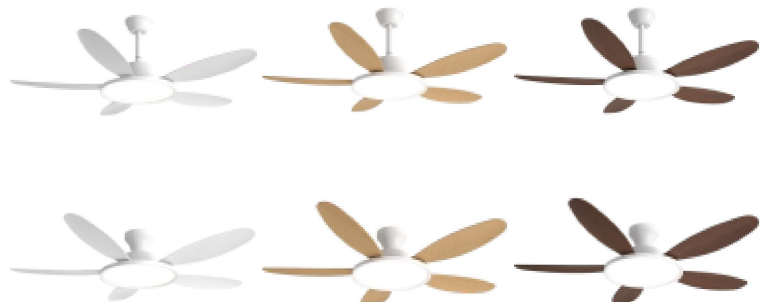

42" (107cm)   52" (132cm)
24W LED | 35W DC Motor | 6 Fan Speeds
3CCT +Dimmable | 1H/4H/8H Timer